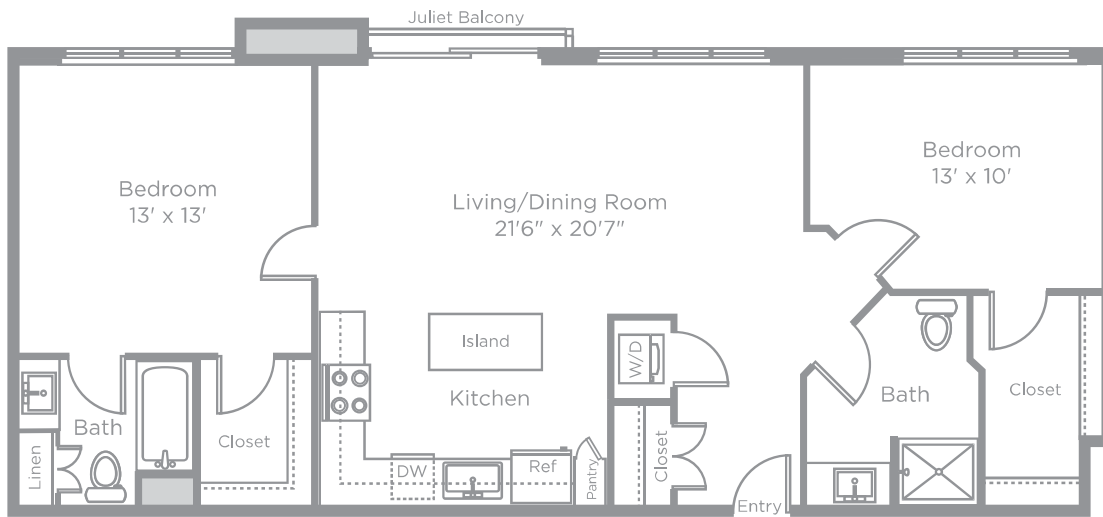

BISHOPS PLACE

PLAN 9

TWO BEDROOMS

TWO BATHS

963 SQ. FT.

LiveAtBishopsPlace.com ■ 860.519.5540

Z
212, 312

These floor plans are intended for illustrative purposes only and are not to scale; square foot measurements and dimensions are approximate and configurations may vary from unit to unit.