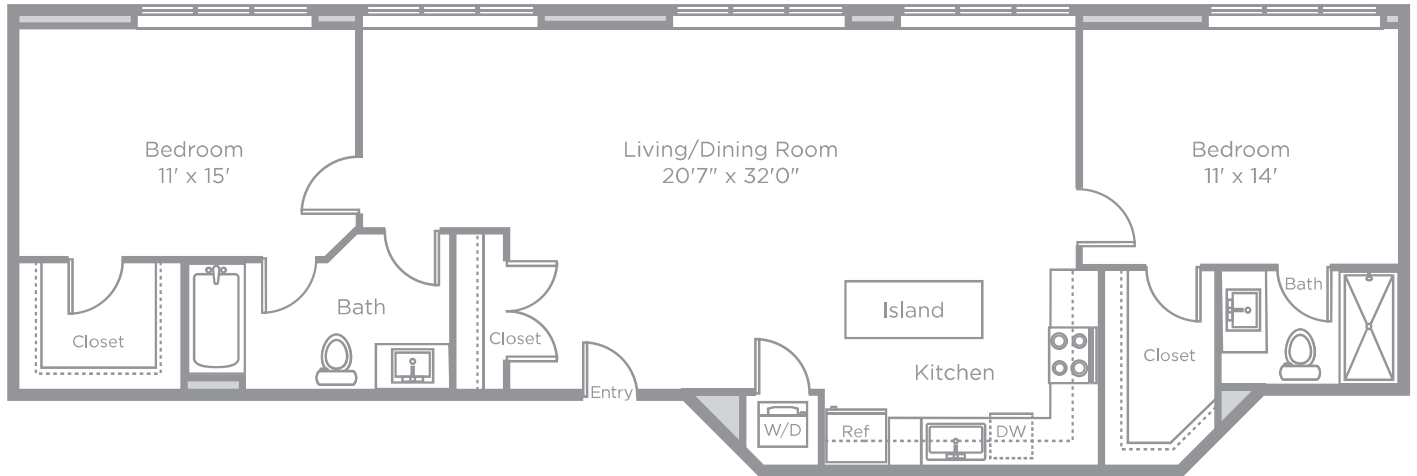

BISHOPS PLACE

PLAN 8

TWO BEDROOMS

TWO BATHS

1,087 SQ. FT.

LiveAtBishopsPlace.com ■ 860.519.5540

V
116, 216

These floor plans are intended for illustrative purposes only and are not to scale; square foot measurements and dimensions are approximate and configurations may vary from unit to unit.