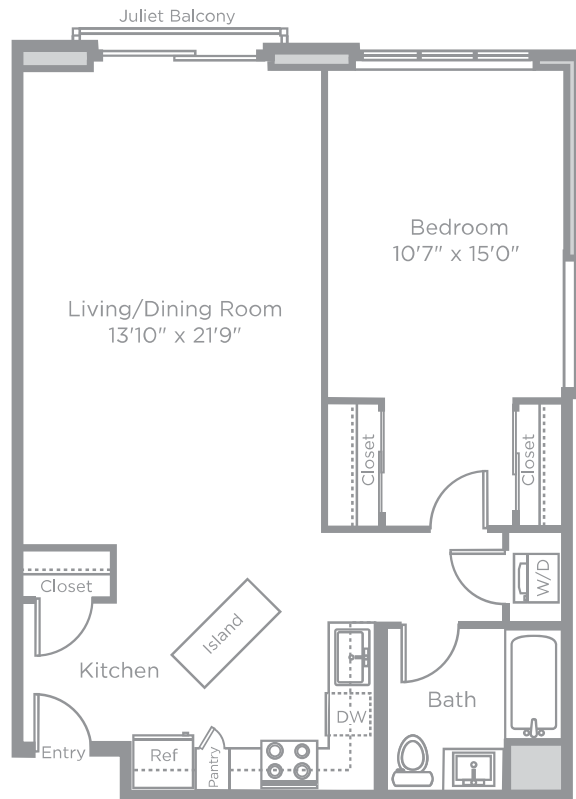

BISHOPS PLACE

PLAN 7

ONE BEDROOM

ONE BATH

840 SQ. FT.

O
101,
201, 301

LiveAtBishopsPlace.com ■ 860.519.5540

These floor plans are intended for illustrative purposes only and are not to scale; square foot measurements and dimensions are approximate and configurations may vary from unit to unit.