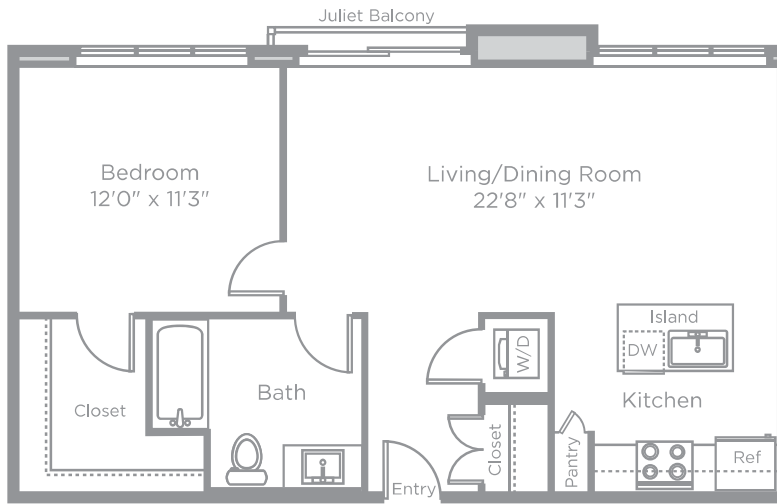

# BISHOPS PLACE

PLAN 6

ONE BEDROOM

ONE BATH

704 SQ. FT.

T  
110,  
210, 310

LiveAtBishopsPlace.com ■ 860.519.5540

These floor plans are intended for illustrative purposes only and are not to scale; square foot measurements and dimensions are approximate and configurations may vary from unit to unit.