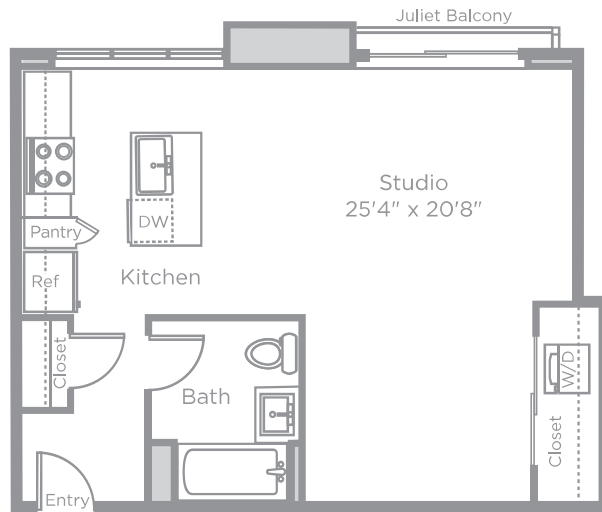

BISHOPS PLACE

PLAN 5

STUDIO

ONE BATH

508 SQ. FT.

LiveAtBishopsPlace.com ■ 860.519.5540