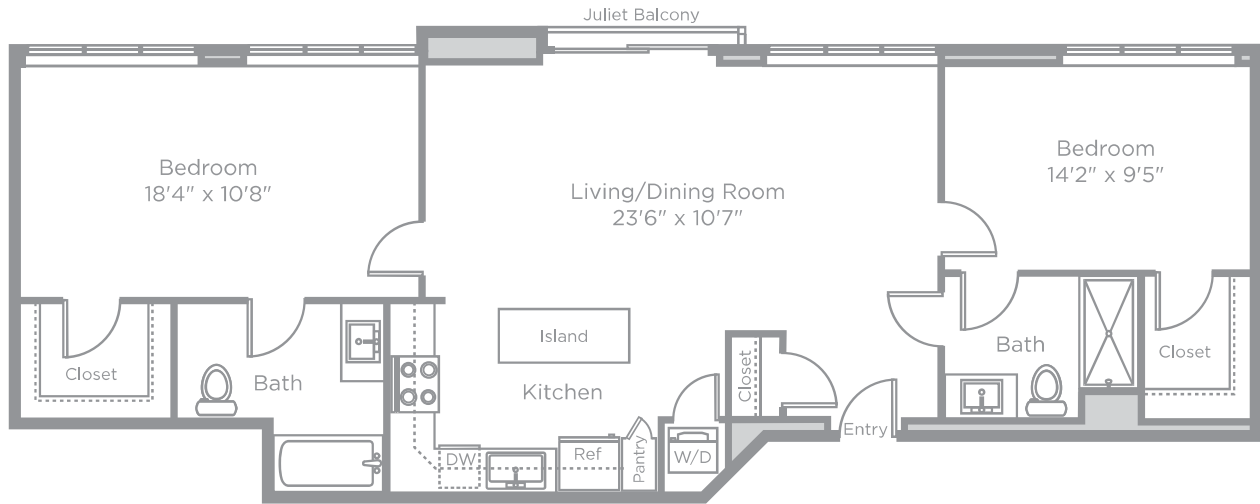

BISHOPS PLACE

PLAN 4

TWO BEDROOMS

TWO BATHS

1,019 SQ. FT.

Y
122,
222, 322

LiveAtBishopsPlace.com ■ 860.519.5540

These floor plans are intended for illustrative purposes only and are not to scale; square foot measurements and dimensions are approximate and configurations may vary from unit to unit.