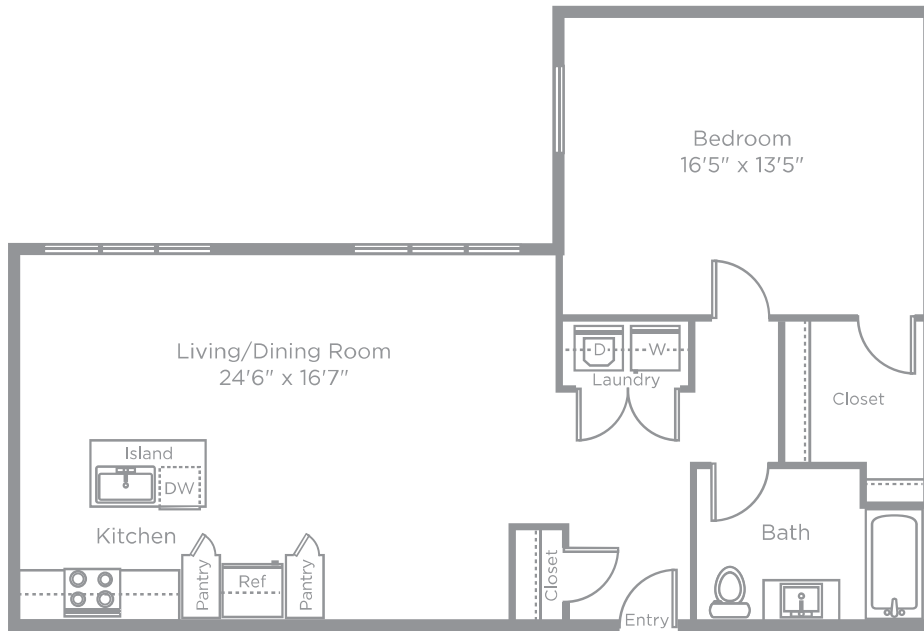

# BISHOPS PLACE

PLAN 3

ONE BEDROOM

ONE BATH

865 SQ. FT.

LiveAtBishopsPlace.com ■ 860.519.5540

ZA  
214, 314

These floor plans are intended for illustrative purposes only and are not to scale; square foot measurements and dimensions are approximate and configurations may vary from unit to unit.