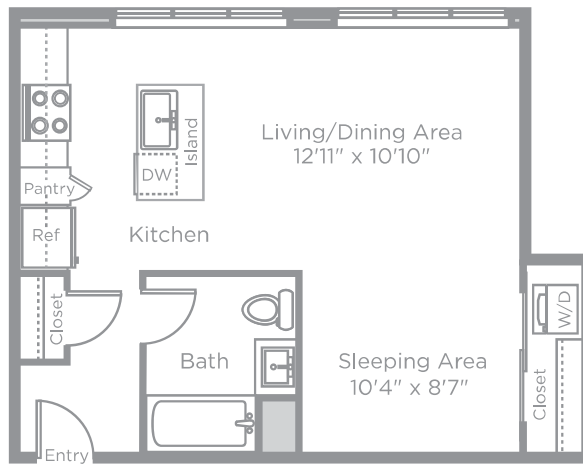

BISHOPS PLACE

PLAN 27

STUDIO

ONE BATH

489 SQ. FT.

LiveAtBishopsPlace.com ■ 860.519.5540

W 118,
218, 318

These floor plans are intended for illustrative purposes only and are not to scale; square foot measurements and dimensions are approximate and configurations may vary from unit to unit.