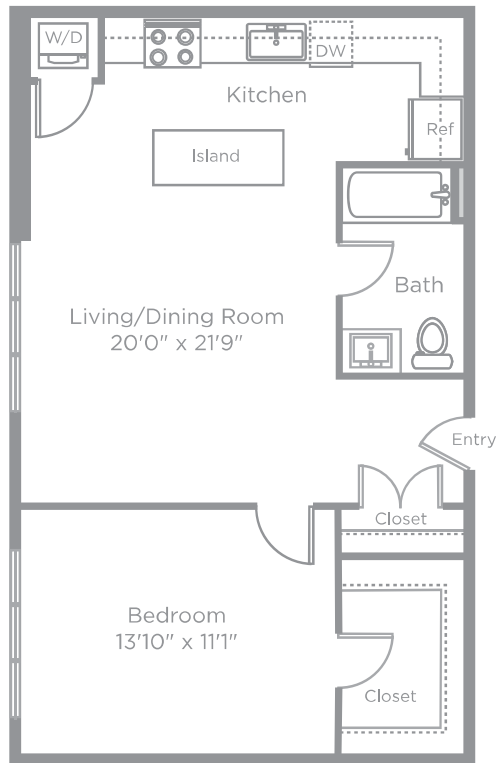

BISHOPS PLACE

PLAN 26

ONE BEDROOM

ONE BATH

659 SQ. FT.

LiveAtBishopsPlace.com ■ 860.519.5540

ZC
215

These floor plans are intended for illustrative purposes only and are not to scale; square foot measurements and dimensions are approximate and configurations may vary from unit to unit.