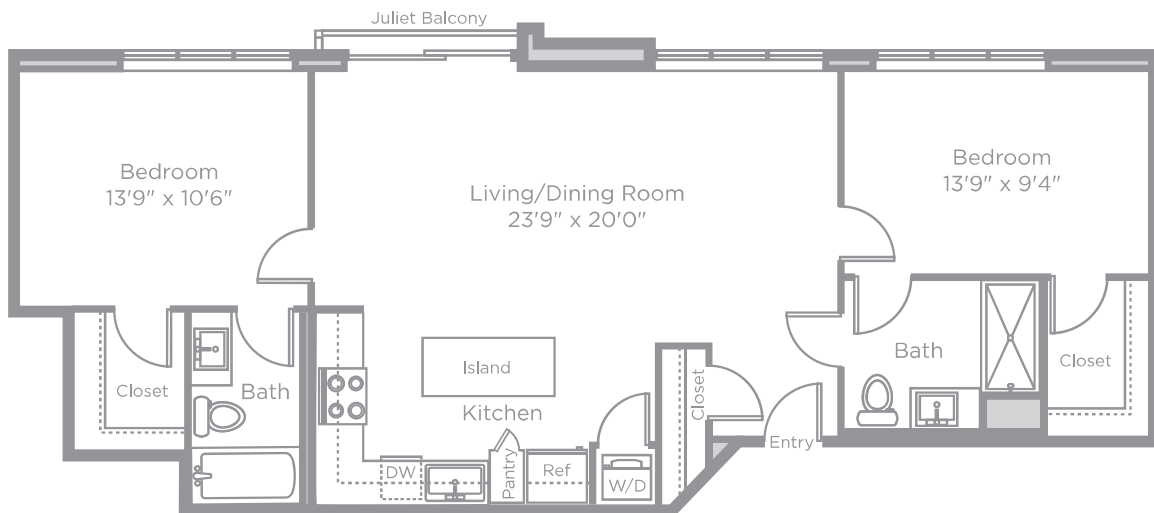

BISHOPS PLACE

PLAN 25

TWO BEDROOMS

TWO BATHS

940 SQ. FT.

LiveAtBishopsPlace.com ■ 860.519.5540

X 120,
220, 320

These floor plans are intended for illustrative purposes only and are not to scale; square foot measurements and dimensions are approximate and configurations may vary from unit to unit.