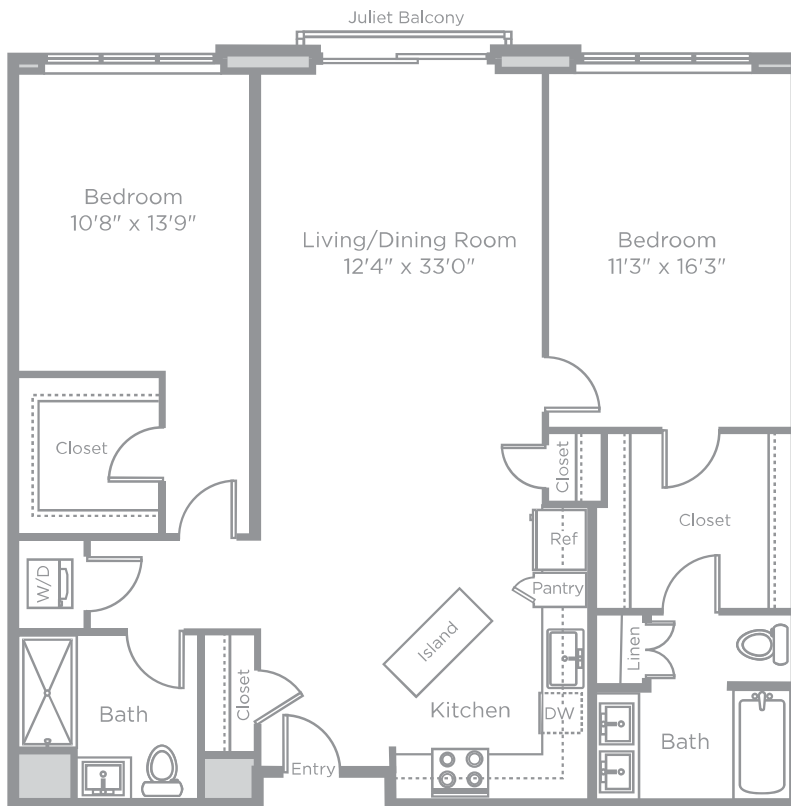

BISHOPS PLACE

PLAN 24

TWO BEDROOMS

TWO BATHS

1,203 SQ. FT.

LiveAtBishopsPlace.com ■ 860.519.5540

R 106,
206, 306

These floor plans are intended for illustrative purposes only and are not to scale; square foot measurements and dimensions are approximate and configurations may vary from unit to unit.