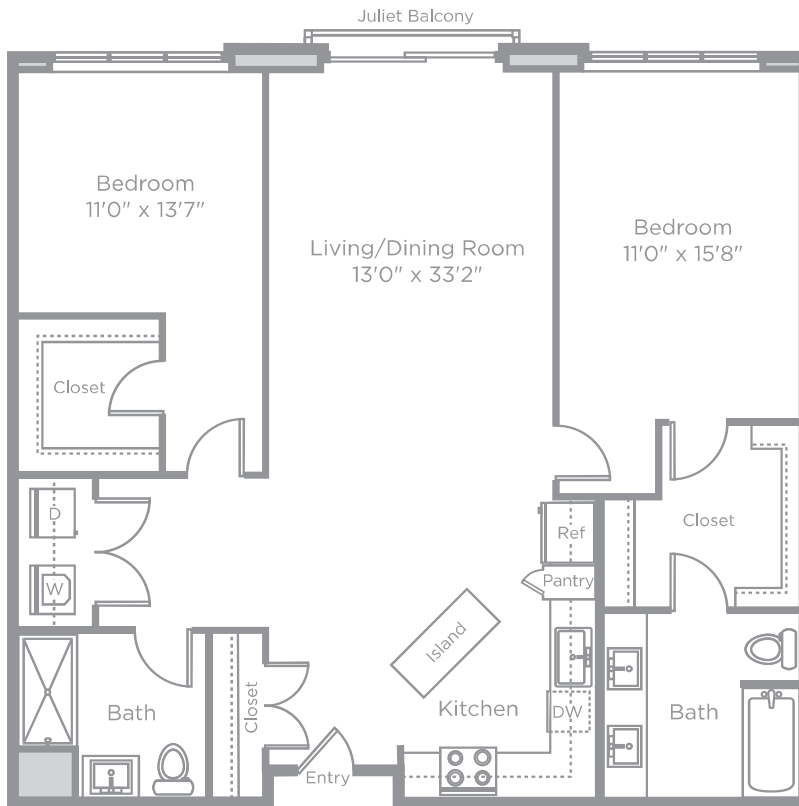

# BISHOPS PLACE

PLAN 23

TWO BEDROOMS

TWO BATHS

1,209 SQ. FT.

N & ZD  
103, 203,  
303

LiveAtBishopsPlace.com ■ 860.519.5540

These floor plans are intended for illustrative purposes only and are not to scale; square foot measurements and dimensions are approximate and configurations may vary from unit to unit.