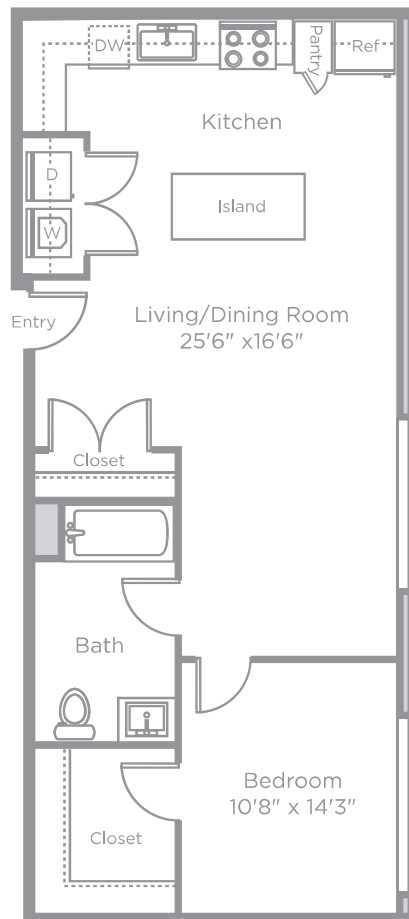

BISHOPS PLACE

PLAN 22

ONE BEDROOM

ONE BATH

678 SQ. FT.

LiveAtBishopsPlace.com ■ 860.519.5540

K 109

These floor plans are intended for illustrative purposes only and are not to scale; square foot measurements and dimensions are approximate and configurations may vary from unit to unit.