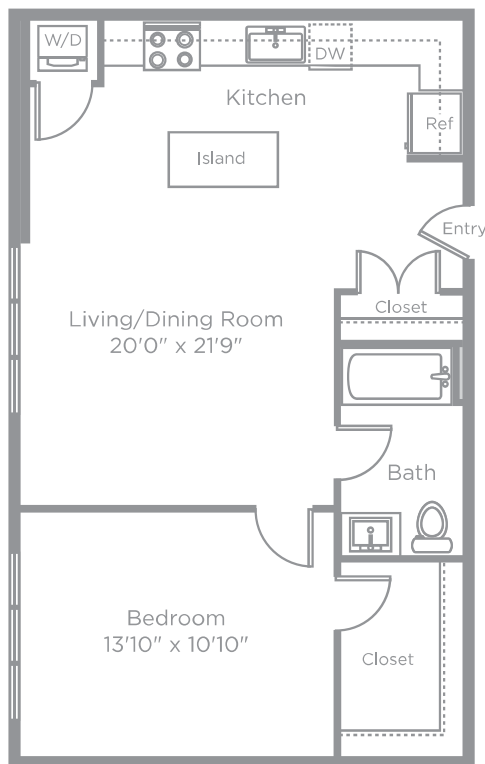

BISHOPS PLACE

PLAN 21

ONE BEDROOM

ONE BATH

660 SQ. FT.

LiveAtBishopsPlace.com ■ 860.519.5540

J
115, 315

These floor plans are intended for illustrative purposes only and are not to scale; square foot measurements and dimensions are approximate and configurations may vary from unit to unit.