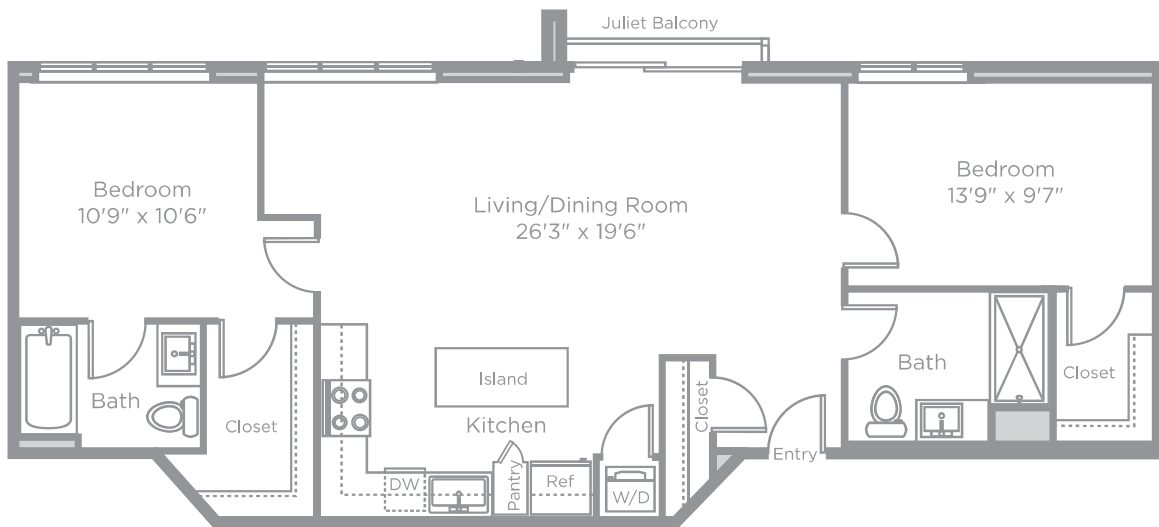

BISHOPS PLACE

PLAN 20

TWO BEDROOMS

TWO BATHS

935 SQ. FT.

LiveAtBishopsPlace.com ■ 860.519.5540

H 119,
219, 319

These floor plans are intended for illustrative purposes only and are not to scale; square foot measurements and dimensions are approximate and configurations may vary from unit to unit.