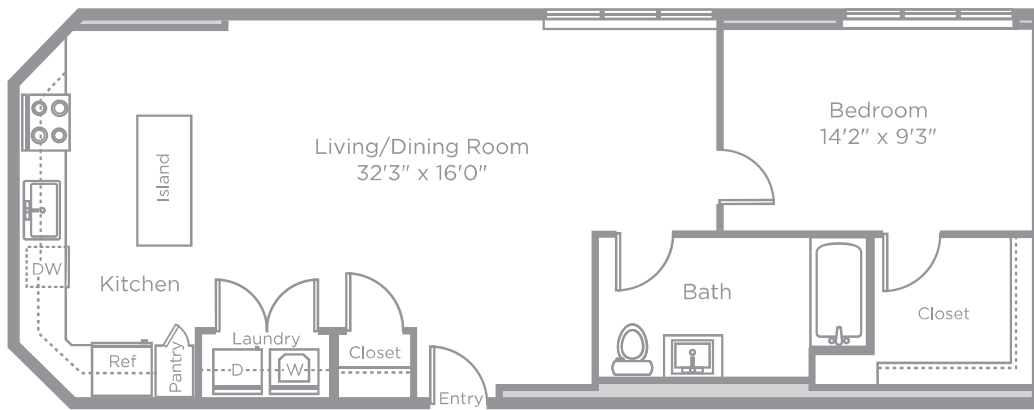

BISHOPS PLACE

PLAN 2

ONE BEDROOM

ONE BATH

782 SQ. FT.

C & ZB
3, 209,
309

LiveAtBishopsPlace.com ■ 860.519.5540

These floor plans are intended for illustrative purposes only and are not to scale; square foot measurements and dimensions are approximate and configurations may vary from unit to unit.