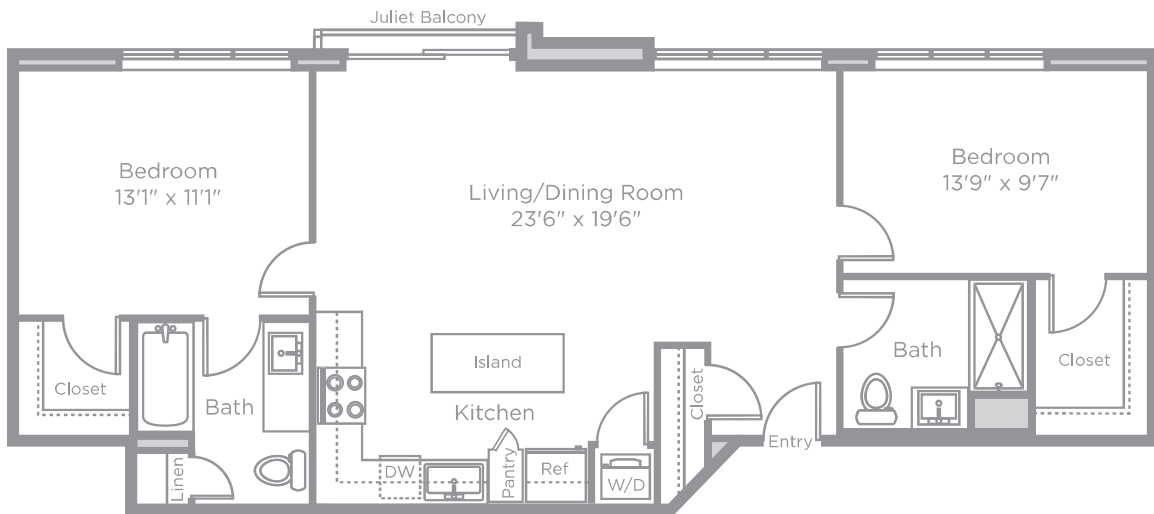

BISHOPS PLACE

PLAN 19

TWO BEDROOMS

TWO BATHS

932 SQ. FT.

LiveAtBishopsPlace.com ■ 860.519.5540

G 121,
221, 321

These floor plans are intended for illustrative purposes only and are not to scale; square foot measurements and dimensions are approximate and configurations may vary from unit to unit.