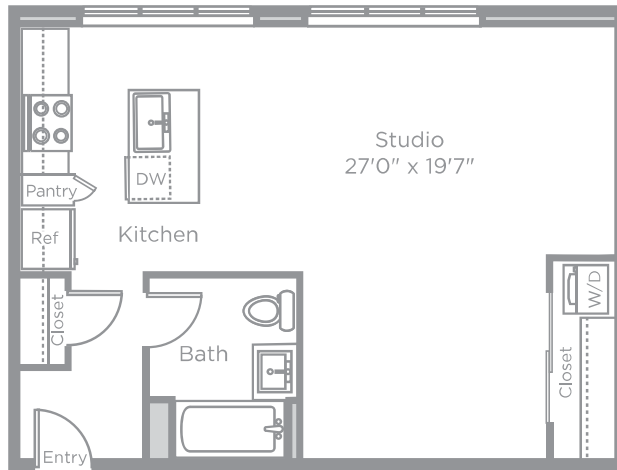

# BISHOPS PLACE

PLAN 18

STUDIO

ONE BATH

536 SQ. FT.

LiveAtBishopsPlace.com ■ 860.519.5540