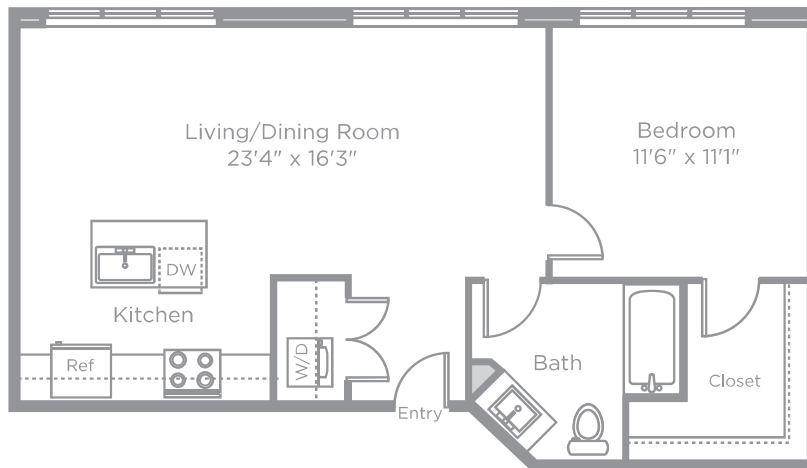

BISHOPS PLACE

PLAN 17

ONE BEDROOM

ONE BATH

642 SQ. FT.

E & S
2, 108,
208, 308

LiveAtBishopsPlace.com ■ 860.519.5540

These floor plans are intended for illustrative purposes only and are not to scale; square foot measurements and dimensions are approximate and configurations may vary from unit to unit.