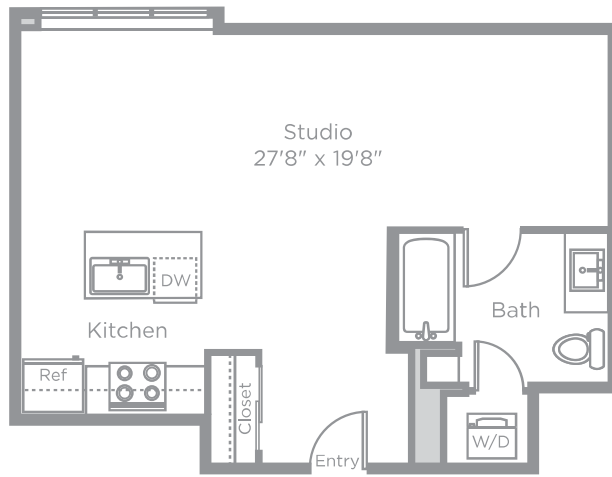

# BISHOPS PLACE

PLAN 16

STUDIO

ONE BATH

521 SQ. FT.

LiveAtBishopsPlace.com ■ 860.519.5540

D 1

These floor plans are intended for illustrative purposes only and are not to scale; square foot measurements and dimensions are approximate and configurations may vary from unit to unit.