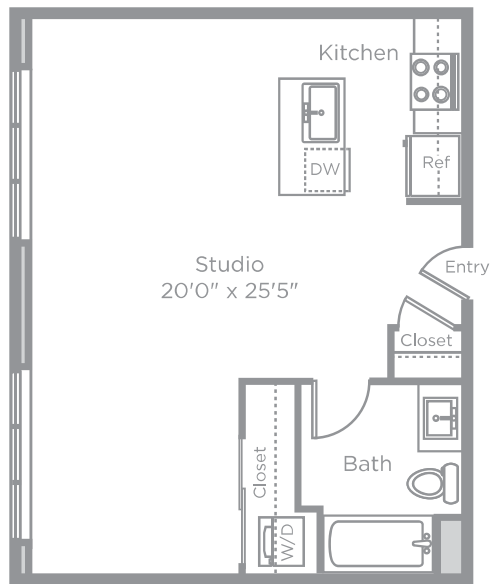

BISHOPS PLACE

PLAN 15

STUDIO

ONE BATH

506 SQ. FT.

LiveAtBishopsPlace.com ■ 860.519.5540

These floor plans are intended for illustrative purposes only and are not to scale; square foot measurements and dimensions are approximate and configurations may vary from unit to unit.