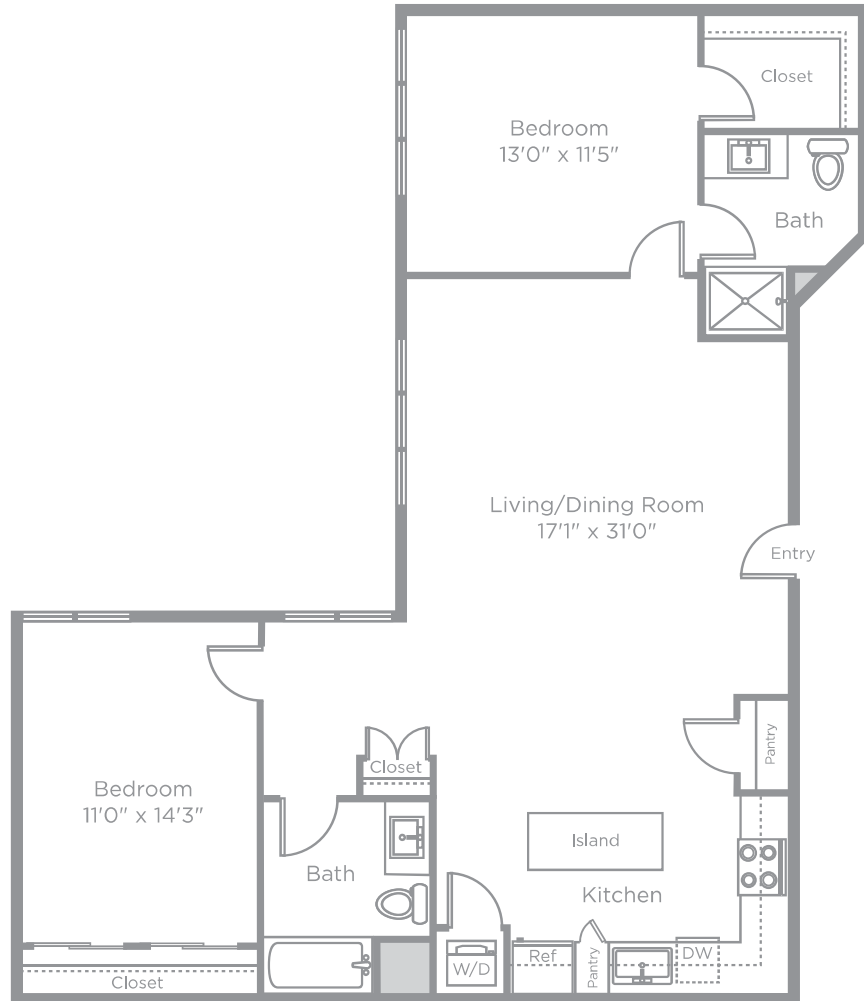

BISHOPS PLACE

PLAN 14

TWO BEDROOMS

TWO BATHS

1,040 SQ. FT.

LiveAtBishopsPlace.com ■ 860.519.5540