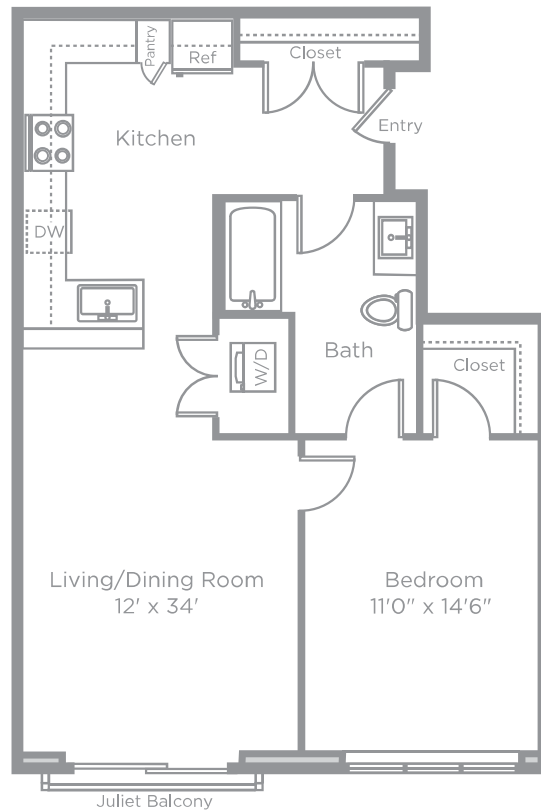

BISHOPS PLACE

PLAN 13

ONE BEDROOM

ONE BATH

713 SQ. FT.

M
105,
205, 305

LiveAtBishopsPlace.com ■ 860.519.5540

These floor plans are intended for illustrative purposes only and are not to scale; square foot measurements and dimensions are approximate and configurations may vary from unit to unit.