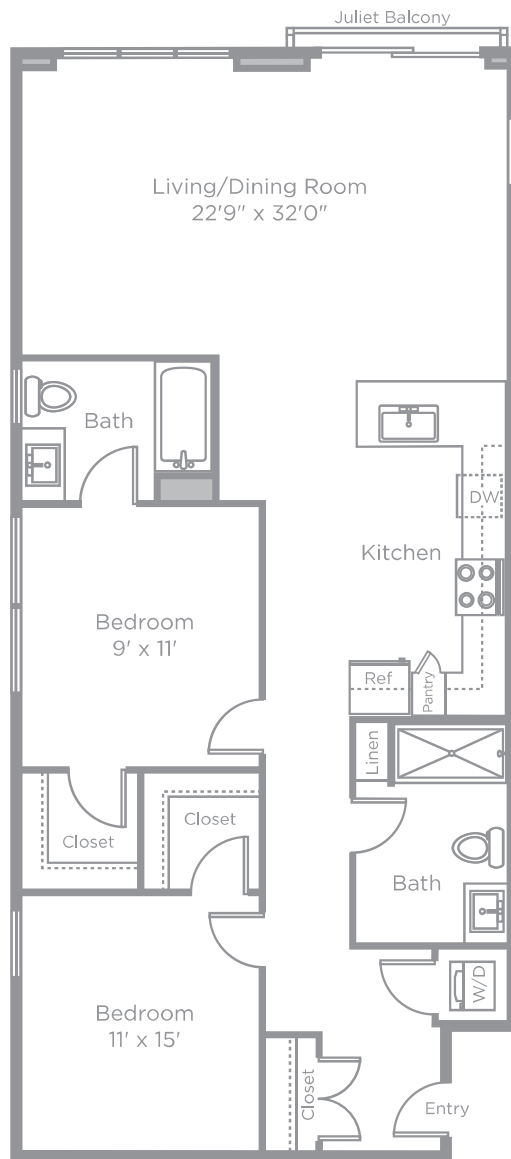

BISHOPS PLACE

PLAN 11

TWO BEDROOMS

TWO BATHS

1,031 SQ. FT.

P
102,
202, 302

LiveAtBishopsPlace.com ■ 860.519.5540

These floor plans are intended for illustrative purposes only and are not to scale; square foot measurements and dimensions are approximate and configurations may vary from unit to unit.