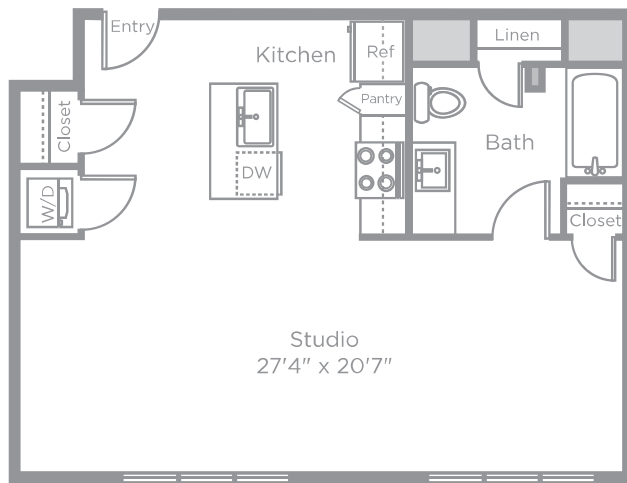

# BISHOPS PLACE

PLAN 10

STUDIO

ONE BATH

525 SQ. FT.

L  
107,  
207, 307

LiveAtBishopsPlace.com ■ 860.519.5540

These floor plans are intended for illustrative purposes only and are not to scale; square foot measurements and dimensions are approximate and configurations may vary from unit to unit.