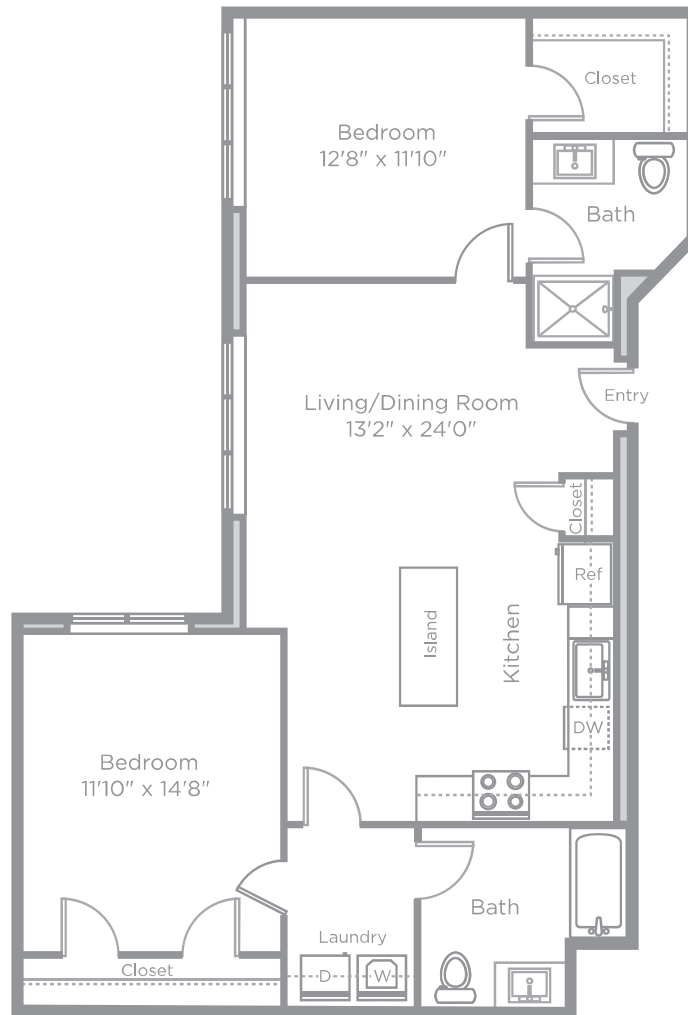

# BISHOPS PLACE

PLAN 12

TWO BEDROOMS

TWO BATHS

937 SQ. FT.

I  
117,  
217, 317

LiveAtBishopsPlace.com ■ 860.519.5540

These floor plans are intended for illustrative purposes only and are not to scale; square foot measurements and dimensions are approximate and configurations may vary from unit to unit.