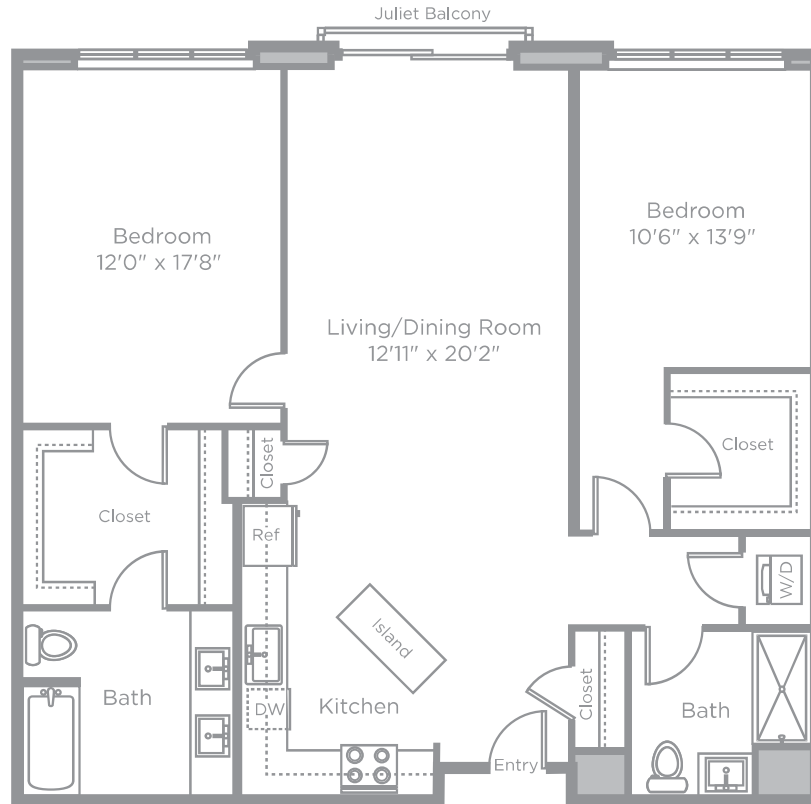

BISHOPS PLACE

PLAN 1

TWO BEDROOMS

TWO BATHS

1,249 SQ. FT.

Q
104,
204, 304

LiveAtBishopsPlace.com ■ 860.519.5540

These floor plans are intended for illustrative purposes only and are not to scale; square foot measurements and dimensions are approximate and configurations may vary from unit to unit.